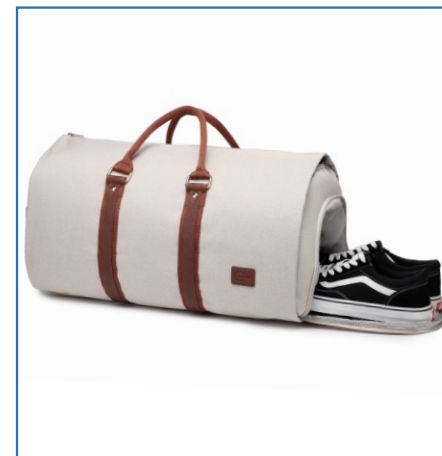

Size

Different Direction Picture

Inner Design

Accessories Details

Garment Bag-2Line Series

Model	G010
Materials	PU Leather
Gross Weight	1.7kg/pc
Product Size	21.2*12.5*11.4inch
VolumeSingle	39.6L
Package Size	40*30*10cm
MOQ	100pcs
Carton Size(12pcs)	60*40*45cm
Carton Weight(12pcs)	<22kg
Price Area	USD 16.8-USD 18/PC (RMB 118-RMB125/PC)