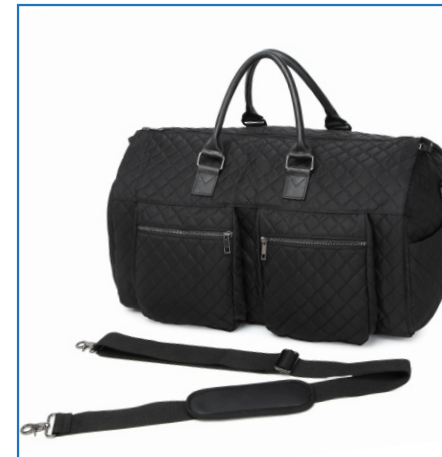

1010-3/Nylon