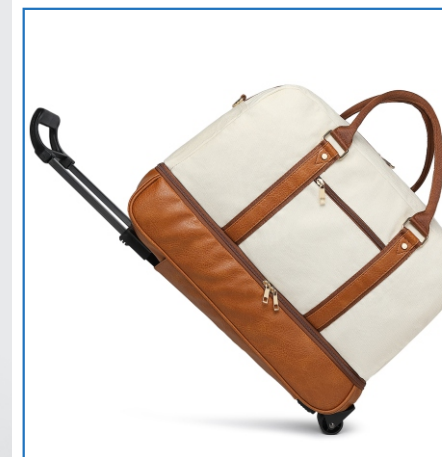

3285/Canvas

1009-1/PU leather

1009-2/Oxford

1009-3/Nylon

1009-4/Nylon

Model	3532
Materials	PU Leather
Gross Weight	3kg/pc
Product Size	21.2*10.8*11.7inch
VolumeSingle	35L
Package Size	60*30*15cm
MOQ	100pcs
Carton Size(4pcs)	62*33*62cm
Carton Weight(4pcs)	<22kg
Price Area	USD 15.6-USD 16.8/PC (RMB 108-RMB116/PC)