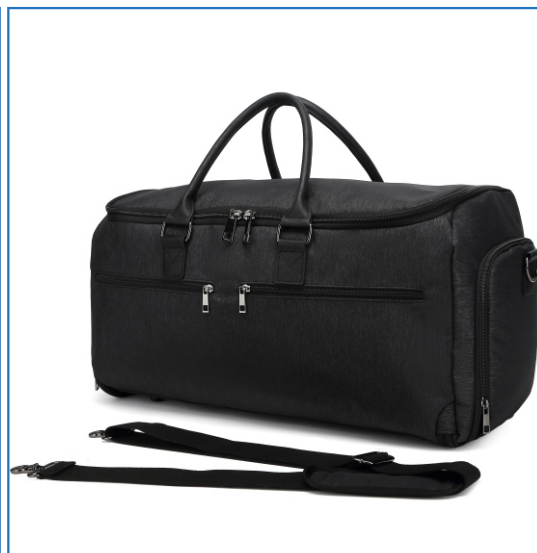

2569-4/Nylon

2569-5/Oxford

Garment bag-With Backpack Function

Model	SDRG
Materials	Oxford
Gross Weight	1kg/pc
Product Size	21.5*3.5*19inch
VolumeSingle	18L
Package Size	40*30*10cm
MOQ	100pcs
Carton Size(18pcs)	60*40*45cm
Carton Weight(18pcs)	<22kg
Price Area	USD 13-USD 14.5/PC (RMB 95-RMB105/PC)