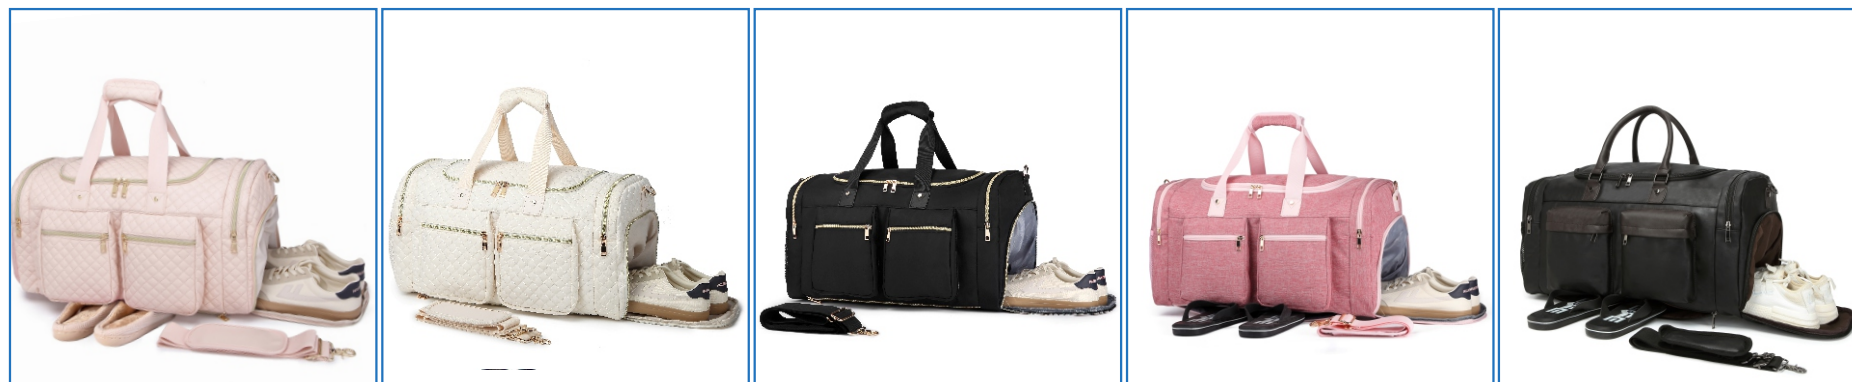

Size

Different Direction Picture

1004-25/PU leather 1004-26/PU leather 1004-20/PU leather 1004-27/Canvas 1004-31/Canvas

Inner Design

The strong magnetic button make the pocket easy to open and lock on

Accessories Details