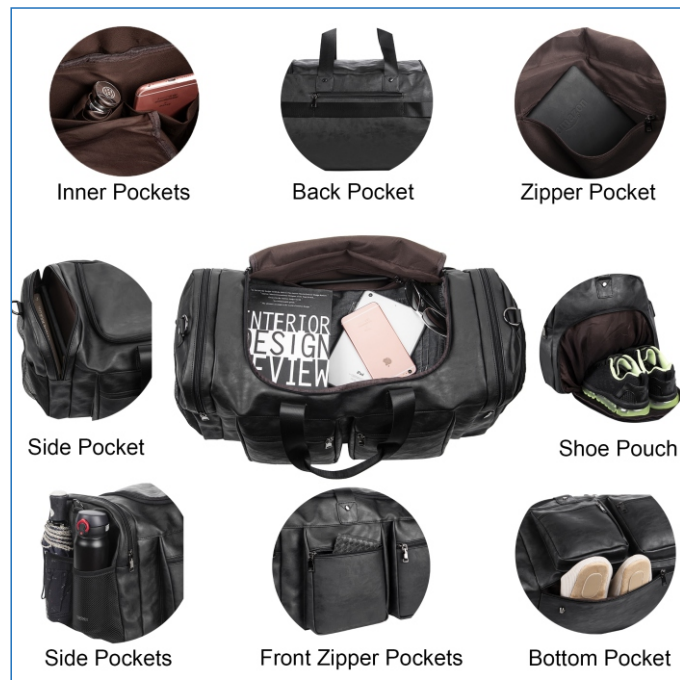

Size

Different Direction Picture

1004-25/PU leather 1004-26/PU leather 1004-20/PU leather 1004-27/Canvas 1004-31/Canvas

Inner Design

The strong magnetic button make the pocket easy to open and lock on

Accessories Details