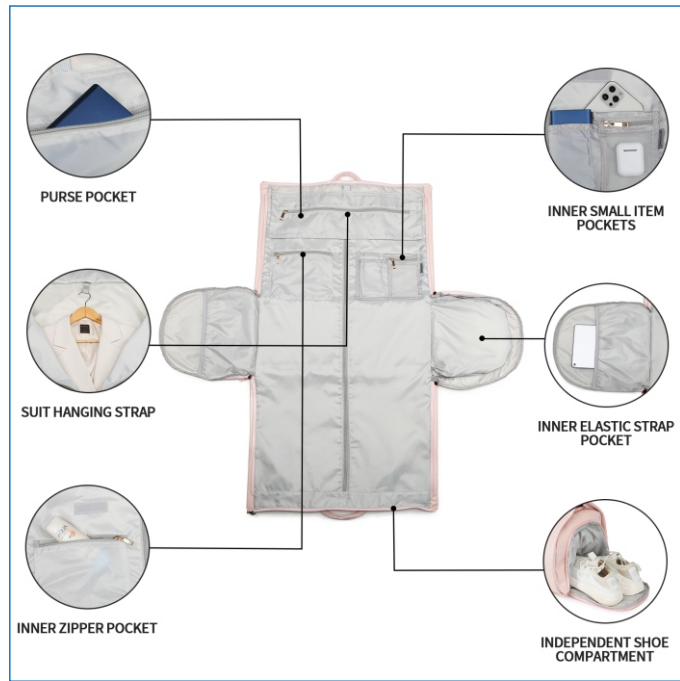

Inner Design