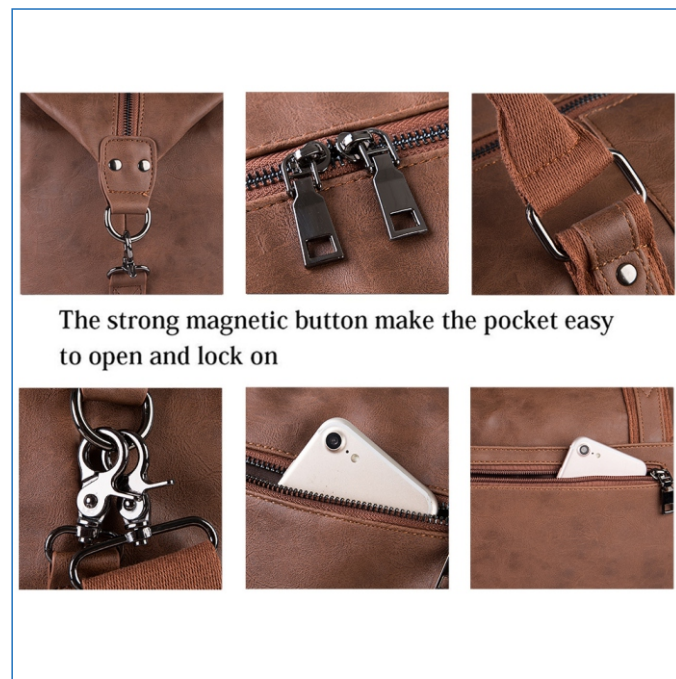

Accessories Details