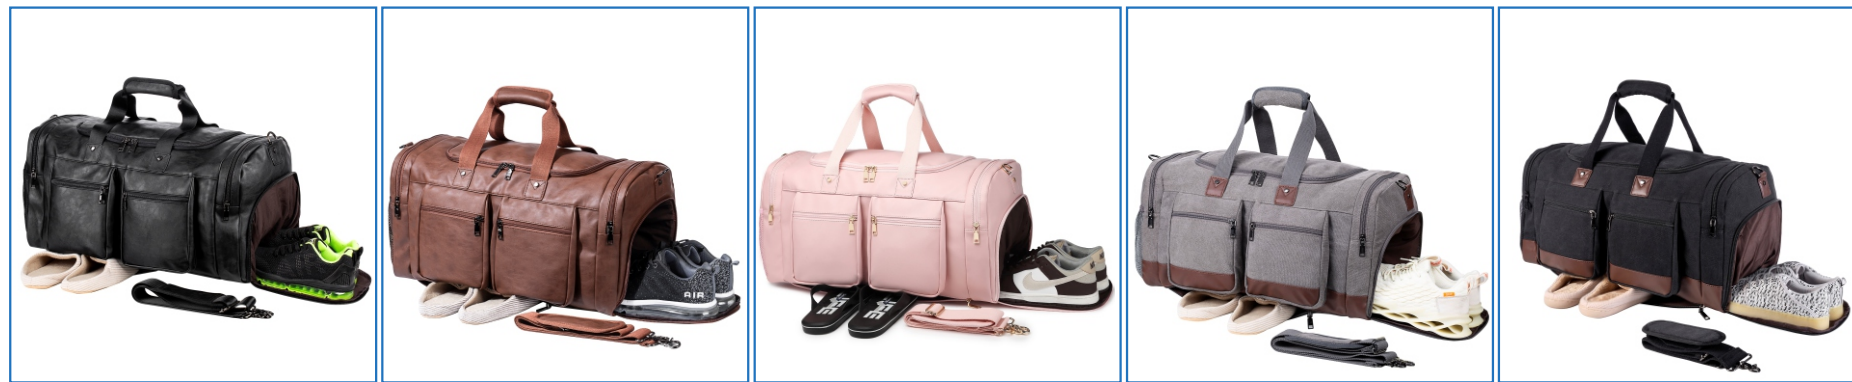

1004-25/PU leather   1004-26/PU leather   1004-20/PU leather   1004-27/Canvas   1004-31/Canvas