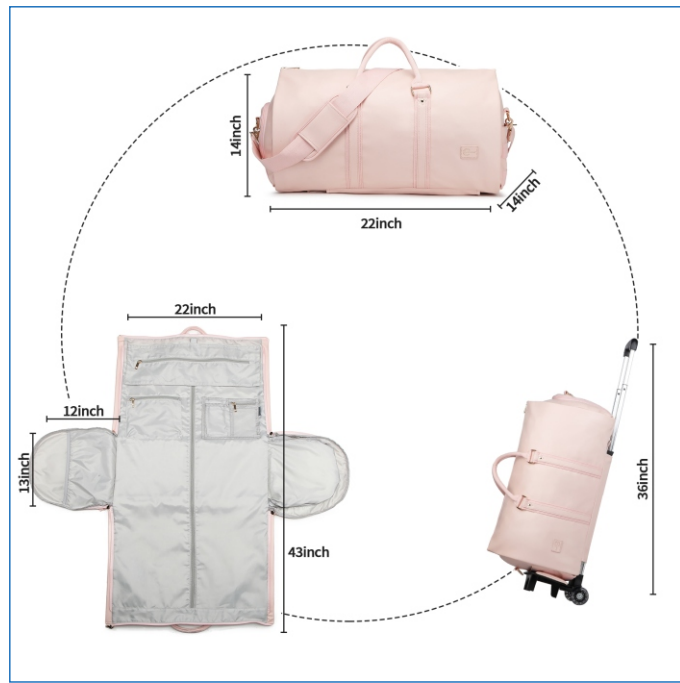

Roller Garment Bag-2 Zipper Series

1016/Oxford

1016-1/PU leather

1016-3/Nylon

1016-2/PU leather

Roller Garment Bag-2Line Series

Model	1005-1
Materials	PU Leather
Gross Weight	3.5kg/pc
Product Size	22*14*14inch
VolumeSingle	56L
Package Size	60*30*15cm
MOQ	100pcs
Carton Size(4pcs)	62*33*62cm
Carton Weight(4pcs)	<22kg
Price Area	USD 23.3-USD 25.88/PC (RMB 163-RMB188/PC)