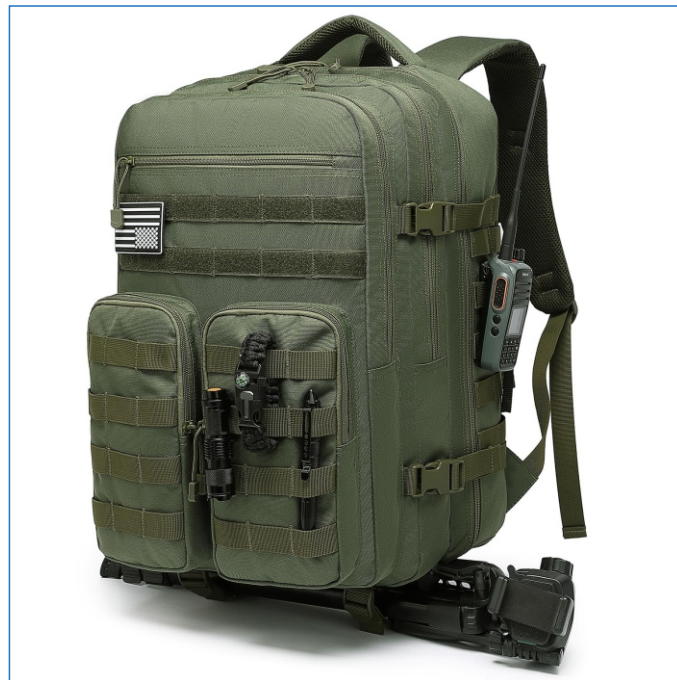

DA10/Nylon

2470/Nylon

3895-1/Nylon

3895/Oxford

BACKPACK

Model	3864-1
Materials	Oxford
Gross Weight	1.5kg/pc
Product Size	13.3*12*20inch
VolumeSingle	41L
Package Size	40*30*10cm
MOQ	100pcs
Carton Size(11pcs)	62*33*62cm
Carton Weight(11pcs)	<22kg
Price Area	USD 10.6-USD 16/PC (RMB 76-RMB110/PC)