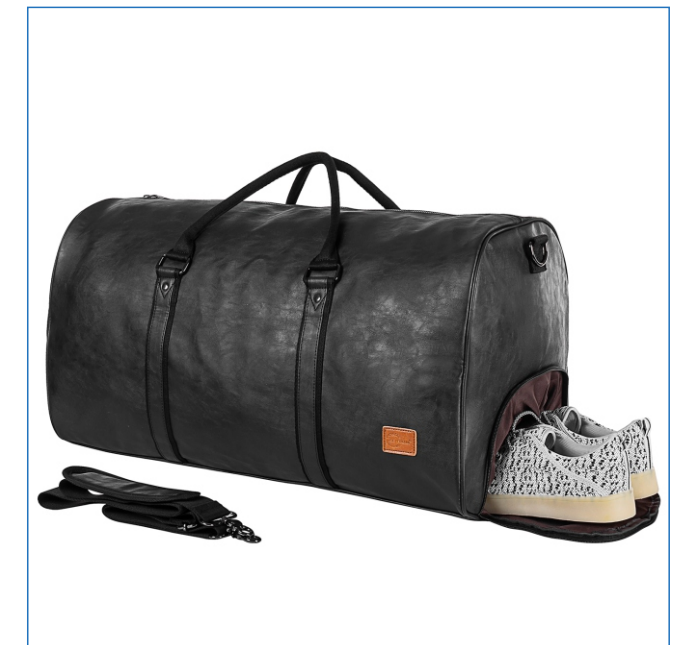

Accessories Details