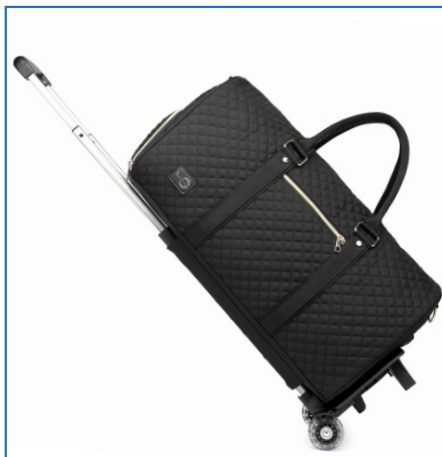

3274-5/Nylon